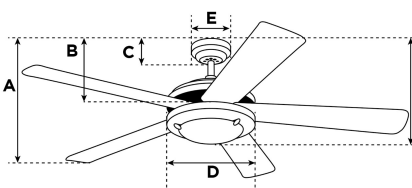

Item Number 7218540

Vegas Ceiling Fan

105 cm White Finish Reversible Blades (White/White Washed Pine) Opal Frosted Glass

Specifications

Size	105 cm
Blades.....	Reversible MDF Blades (White/White Washed Pine)
Blade Pitch.....	10°
Approved Location.....	Indoor
Suggested Room Size.....	For rooms up to 20 m ²
Down Rod.....	10 cm
Installation.....	Dual Mount System
Max. Ceiling Angle.....	18°
Lead Wire.....	15 cm
Light Bulb Usage.....	Use (1) E27 Base Lamp, 60 Watt Maximum (not included)
Control	Remote/Wall Control Adaptable
Motor Finish.....	White
Motor Material	Silicon Steel Motor 153mm x 9mm
Reverse Airflow.....	Yes
Noise Level.....	48 db(A)
Capacitor	Dual
Weight net/gross.....	4,5 / 5 kg
Box Dimensions.....	22,7 x 20,9 x 43 cm
EAN Code.....	4895105605719

Reversible White Washed Pine
Finish Blades

Energy Information

Voltage (Hz).....	230V / 50Hz
Airflow Efficiency.....	2.72 m ³ /Min/W
Electricity Use (excludes lights)	39 Watt
Airflow.....	108 m ³ /Min
Max rpm	218
Electricity consumption/year..	12.77 kWh

Warranty

Ceiling fans backed by our extended Warranty have a 10 year motor warranty and a 2-year warranty on all other parts.

A. Top of Canopy to Bottom of Blades	28,5 cm
B. Top of Canopy to Bottom of Switch House	32,5 cm
C. Top of Canopy to Bottom of Canopy	6,2 cm
D. Width of Motor Housing.....	17 cm
E. Width of Canopy.....	13 cm
F. Top of Canopy to Bottom of Glass	44,2 cm