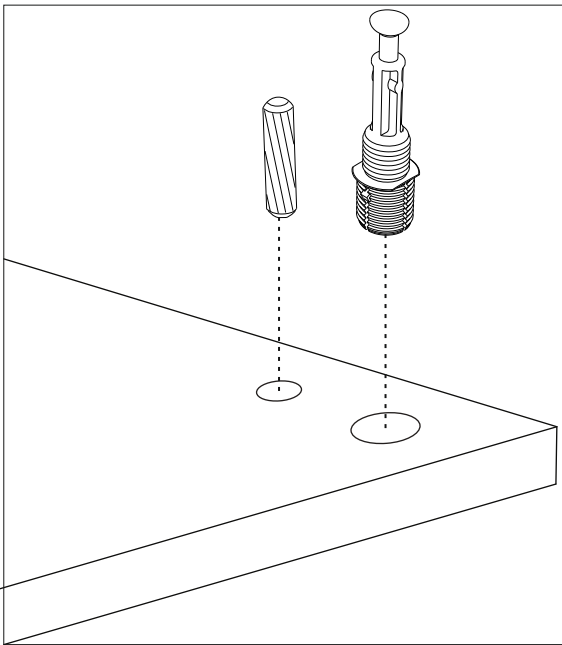

# ATTENTION !!

Minifix is the main connection material used in Decortie products. Before starting assembly, please check the drawings below.

A23

A04

A22

This module should be assembled by two people.