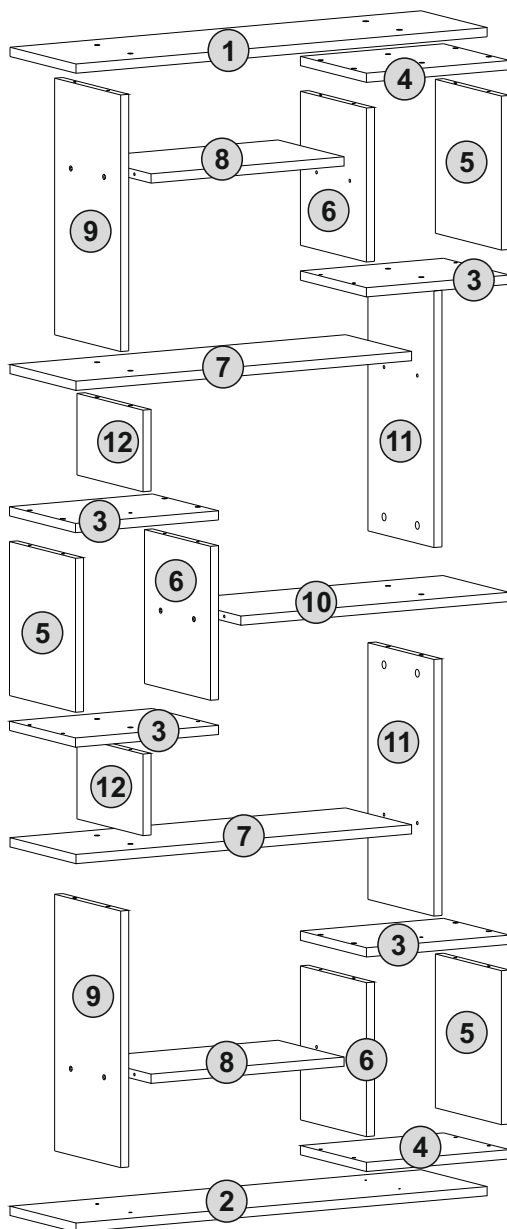

GENERAL VIEW