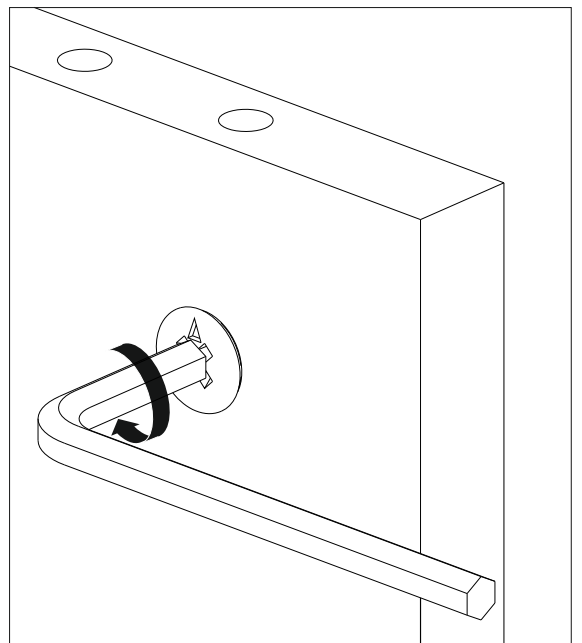

# ATTENTION !!

Minifix is the main connection material used in Decortie products. Before starting assembly, please check the drawings below.

A23

A04

A22

This module should be assembled by two people.