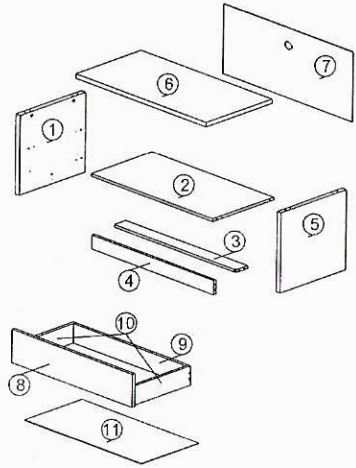

SOFT, DRY CLOTH

CHEMICAL

HEAT

KEEP DRY

HANDLE WITH CARE

DO NOT USE KNIFE

ASSEMBLY INSTRUCTION

ZITA PLUS

DESCRIPTION : TV CABINET

HARDWARE

PART LIST

STEP 1

STEP 2

STEP 3

STEP 4

STEP 5